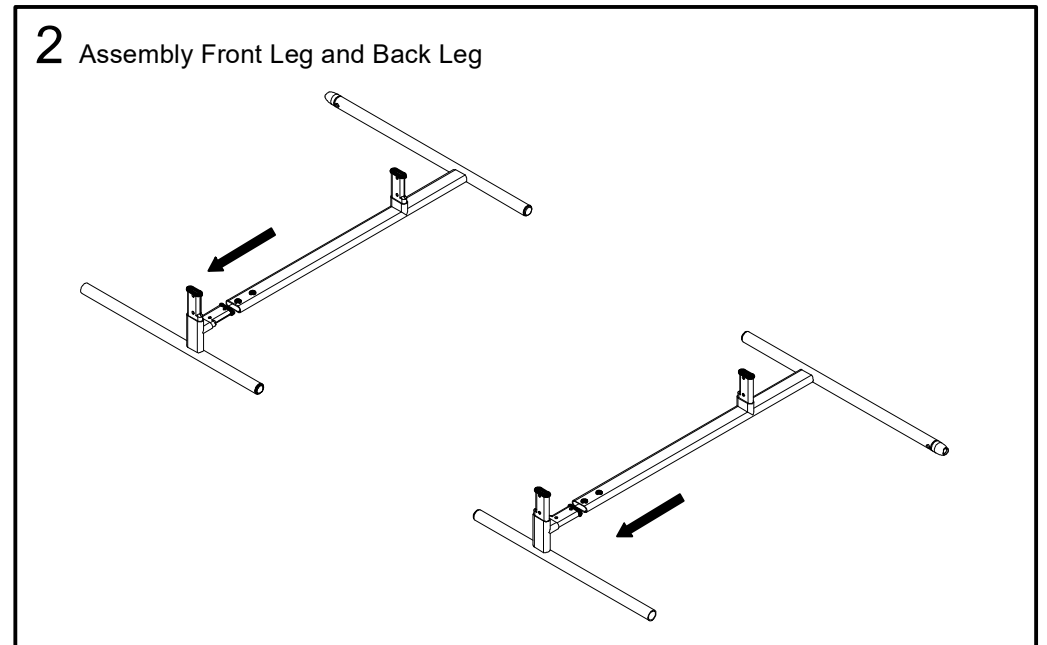

Around DS End (Teak Arm)

"LHF" 1ARODELT.02 (White) / 1ARODELT.14 (Forge Grey)
 "RHF" 1ARODERT.02 (White) / 1ARODERT.14 (Forge Grey)

1 Skin Pack

Material List			
1	1571	SCREW - S/S - SKT CSK M6 x 16	6
2	2955	SCREW - S/S - POZ RSD M6 x 16	3
3	3057	ALLEN KEY - 4	1

3 Assembly Front Leg and Back Leg

Detail A

1571	SCREW - S/S - SKT CSK M6 x 16
------	-------------------------------

5 Assembly End Section and Seat Frame

Detail B

1571	SCREW - S/S - SKT CSK M6 x 16
------	-------------------------------

6 Assembly End Section and Seat Frame

Detail C

1571	SCREW - S/S - SKT CSK M6 x 16
------	-------------------------------

Around DS End (Teak Arm)

"LHF" 1ARODELT.02 (White) / 1ARODELT.14 (Forge Grey)
 "RHF" 1ARODERT.02 (White) / 1ARODERT.14 (Forge Grey)