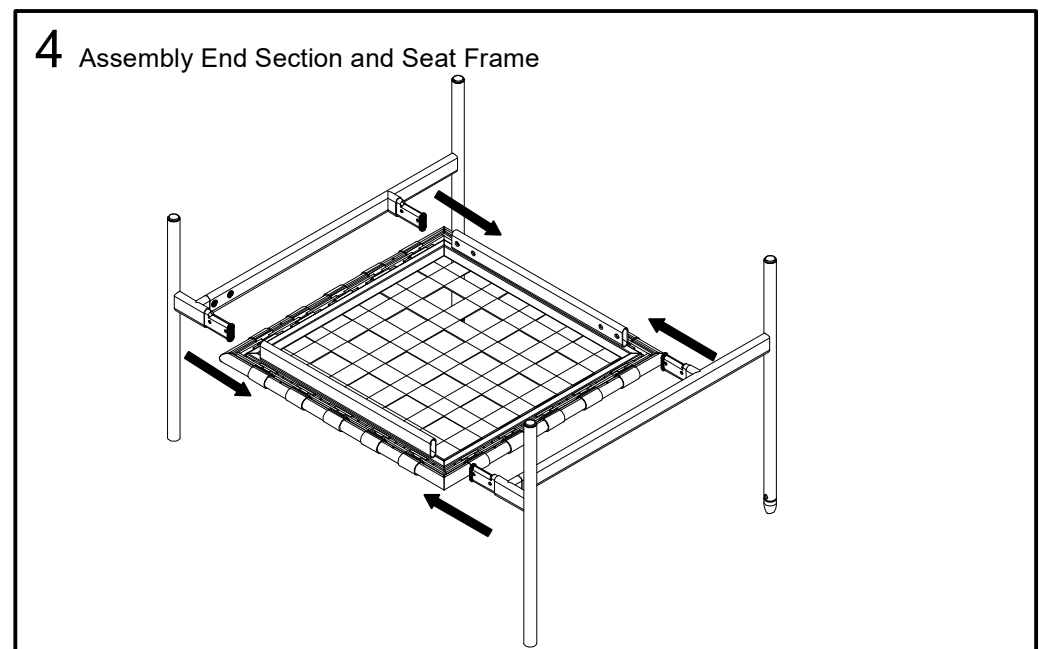

Around DS End (Teak Arm)

"LHF" 1ARODELT.02 (White) / 1ARODELT.14 (Forge Grey)
 "RHF" 1ARODERT.02 (White) / 1ARODERT.14 (Forge Grey)

1 Skin Pack

Material List			
1	1571	SCREW - S/S - SKT CSK M6 x 16	6
2	2955	SCREW - S/S - POZ RSD M6 x 16	3
3	3057	ALLEN KEY - 4	1

3 Assembly Front Leg and Back Leg

Detail A

1571	SCREW - S/S - SKT CSK M6 x 16
------	-------------------------------

5 Assembly End Section and Seat Frame

Detail B

1571	SCREW - S/S - SKT CSK M6 x 16
------	-------------------------------