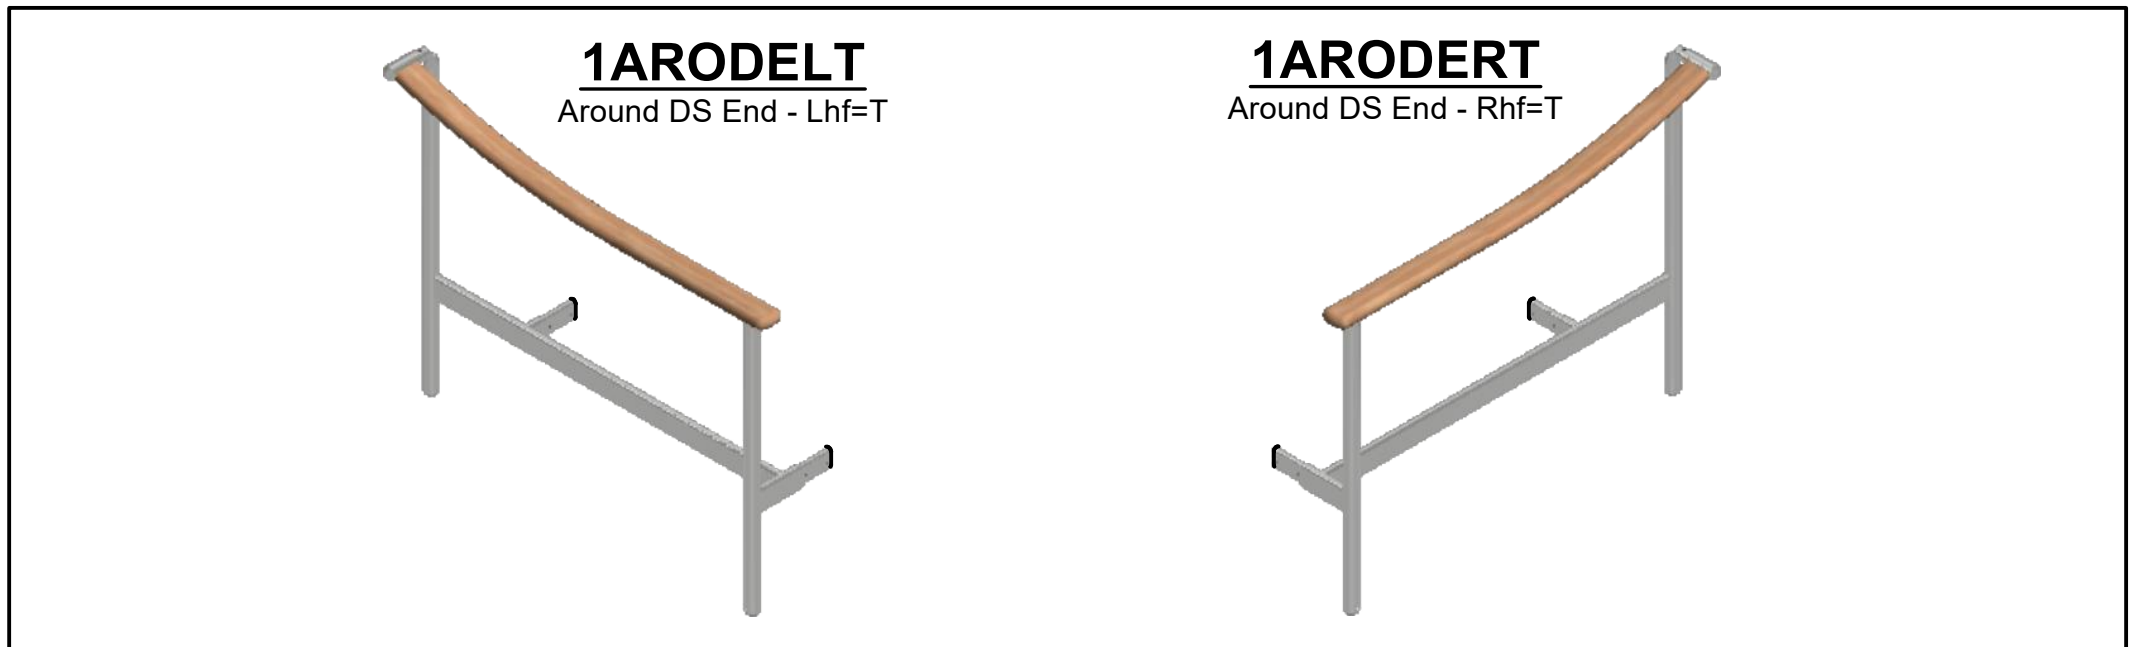

Around DS End (Teak Arm)

"LHF" 1ARODELT.02 (White) / 1ARODELT.14 (Forge Grey)
 "RHF" 1ARODERT.02 (White) / 1ARODERT.14 (Forge Grey)

1 Skin Pack

Material List			
1	1571	SCREW - S/S - SKT CSK M6 x 16	6
2	2955	SCREW - S/S - POZ RSD M6 x 16	3
3	3057	ALLEN KEY - 4	1

3 Assembly Front Leg and Back Leg

Detail A

1571	SCREW - S/S - SKT CSK M6 x 16
------	-------------------------------

5 Assembly End Section and Seat Frame

Detail B

1571	SCREW - S/S - SKT CSK M6 x 16
------	-------------------------------

6 Assembly End Section and Seat Frame

Detail C

1571	SCREW - S/S - SKT CSK M6 x 16
------	-------------------------------

Around DS End (Teak Arm)

"LHF" 1ARODELT.02 (White) / 1ARODELT.14 (Forge Grey)
 "RHF" 1ARODERT.02 (White) / 1ARODERT.14 (Forge Grey)